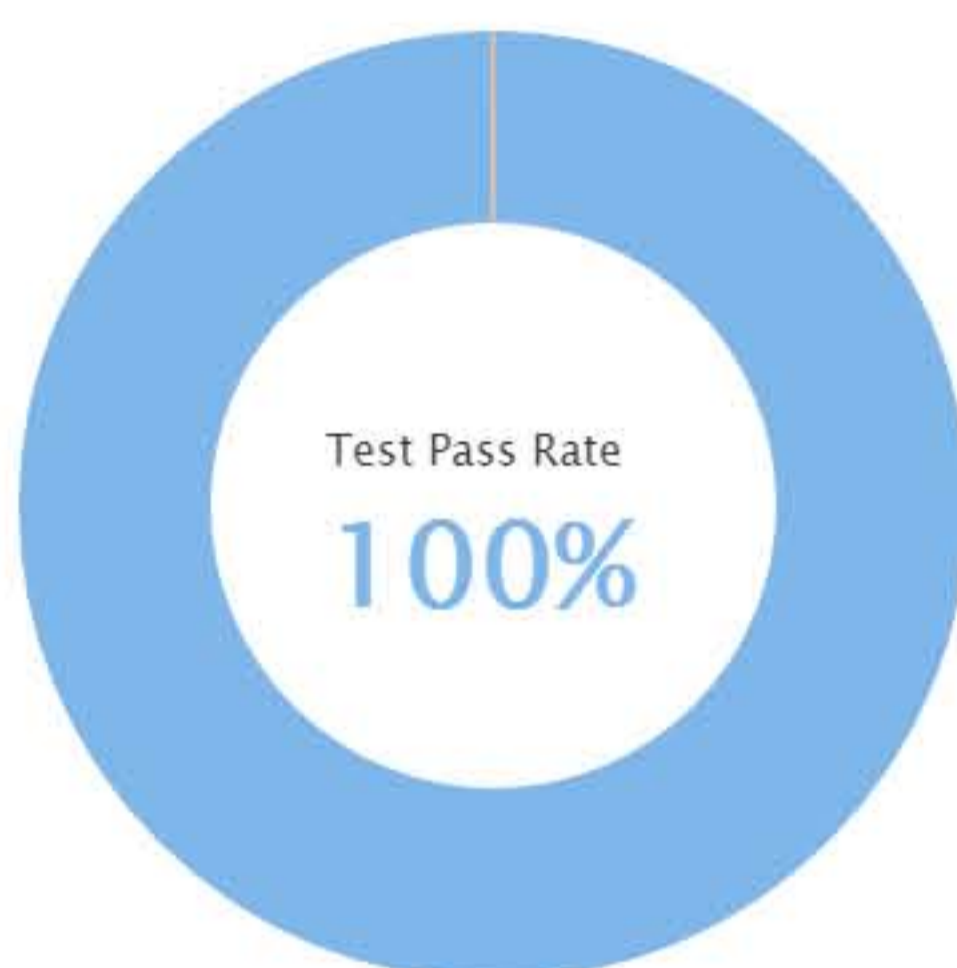

Most active courses (in hours)

COURSE COMPLETION RATE

160
compiti

125
completions

TEST PASS RATE

4421
executions

87%
punteggio medio

GAMIFICATION