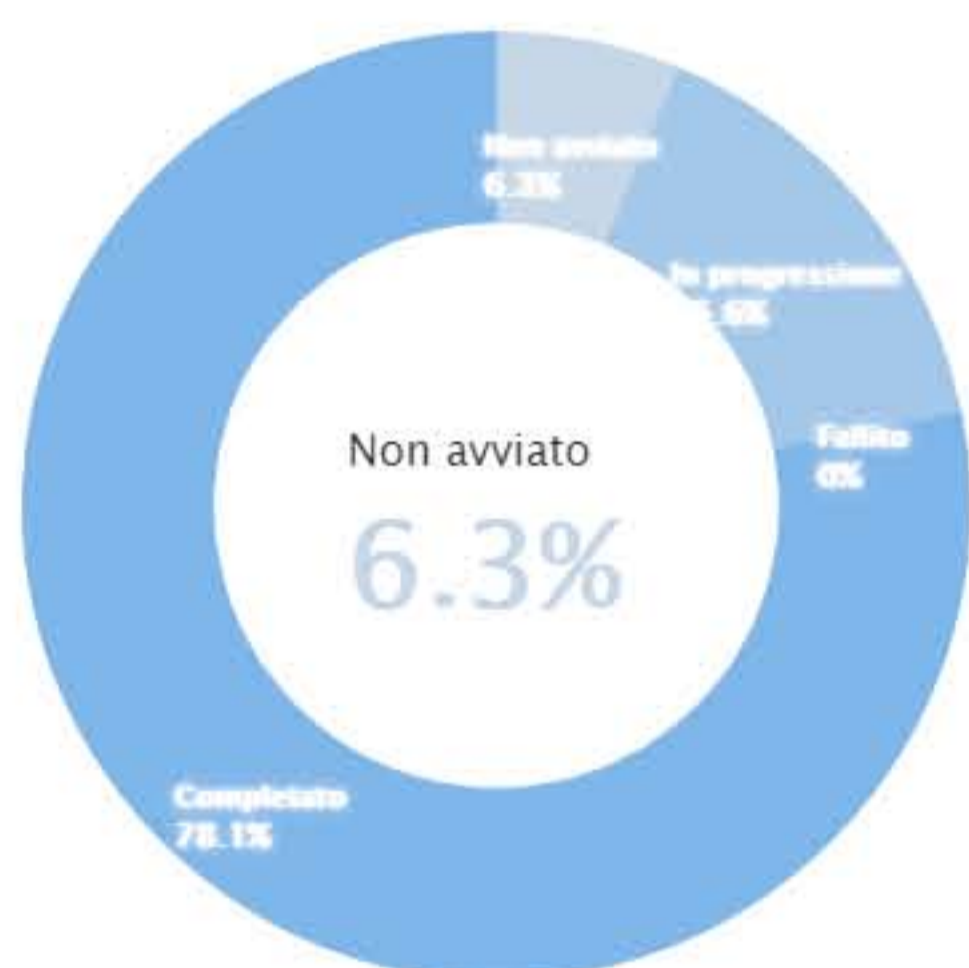

Your training infographic

21/06/2016

175
utenti

10
corsi

5
gruppi

4
filiali

TRAINING TIME

1Y 1M 20d
training time

Most active courses (in hours)

COURSE COMPLETION RATE

160
compiti

125
completions

TEST PASS RATE

4421
executions

87%
punteggio medio

GAMIFICATION