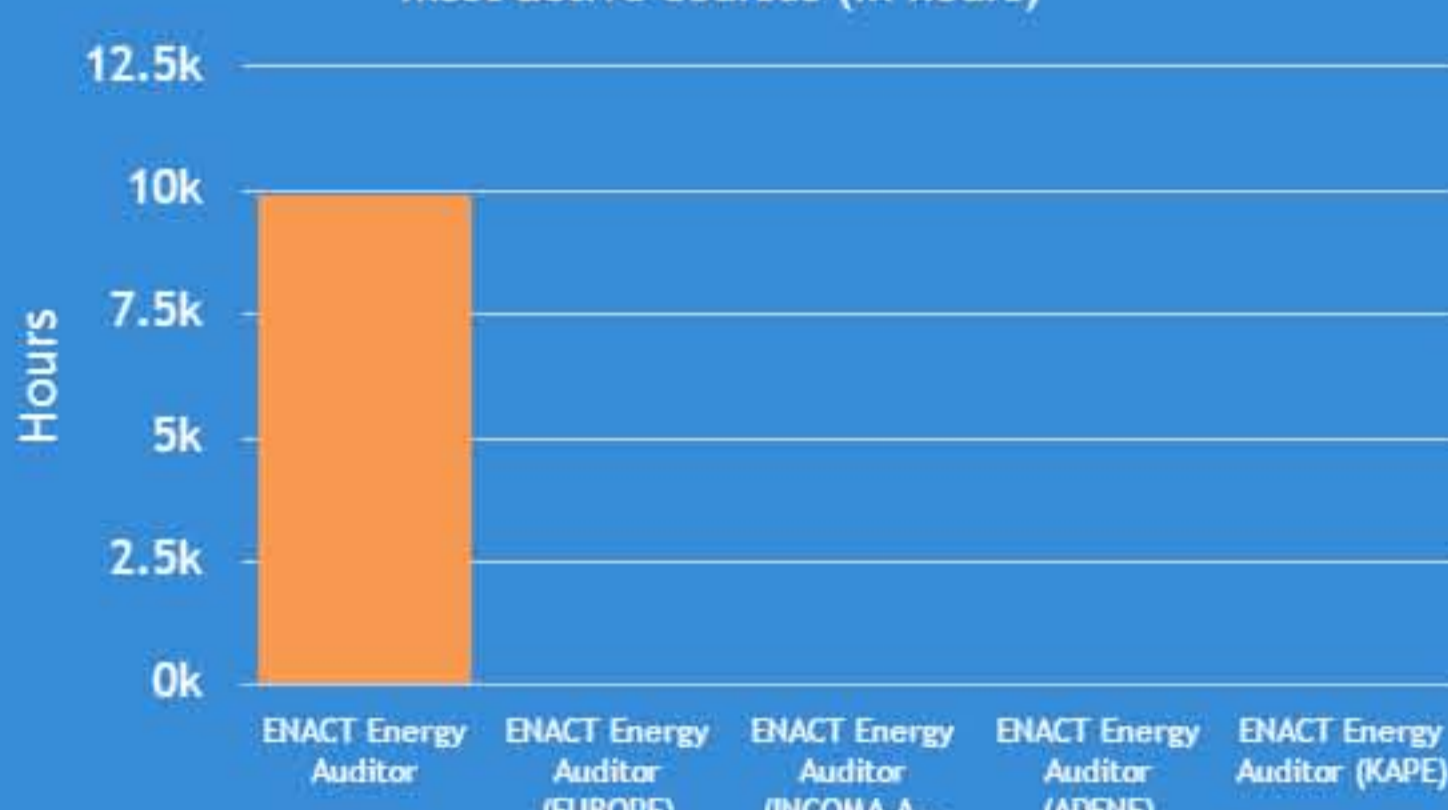

Most active courses (in hours)

COURSE COMPLETION RATE

160
compiti

125
completions

TEST PASS RATE

4421
executions

87%
punteggio medio

GAMIFICATION